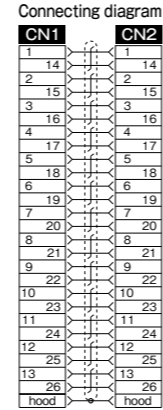

Shielded I/O Cables

KBS-10S□-F-※MB

Order Format

KBS-10S20-F-※MB

L (M)	※	weight
0.5m	0.5	93g
1m	1	135g
1.5m	1.5	178g
2m	2	220g
3m	3	305g
5m	5	475g

CN1
 Maker : 3M
 Connector Model No. : 10120-3000PE
 Connector Hood Model No. : 10320-52F0-008

CN2
 Maker : 3M
 Connector Model No. : 10120-3000PE
 Connector Hood Model No. : 10320-52F0-008

Shielded I/O Cables

KBS-10S□-F-※MB

Order Format

KBS-10S36-F-※MB

L (M)	※	weight
0.5m	0.5	125g
1m	1	190g
1.5m	1.5	255g
2m	2	320g
3m	3	450g
5m	5	710g

CN1
 Maker : 3M
 Connector Model No. : 10136-3000PE
 Connector Hood Model No. : 10336-52F0-008

CN2
 Maker : 3M
 Connector Model No. : 10136-3000PE
 Connector Hood Model No. : 10336-52F0-008

Order Format

KBS-10S26-F-※MB

L (M)	※	weight
0.5m	0.5	103g
1m	1	150g
1.5m	1.5	198g
2m	2	245g
3m	3	340g
5m	5	530g

CN1
 Maker : 3M
 Connector Model No. : 10126-3000PE
 Connector Hood Model No. : 10326-52F0-008

CN2
 Maker : 3M
 Connector Model No. : 10126-3000PE
 Connector Hood Model No. : 10326-52F0-008