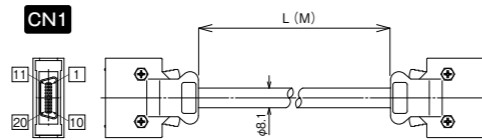

Shielded I/O Cables

KBS-10S□-F-※MB

Order Format

KBS-10S20-F-※MB

L (M)	※	weight
0.5m	0.5	93g
1m	1	135g
1.5m	1.5	178g
2m	2	220g
3m	3	305g
5m	5	475g

CN1
 Maker : 3M
 Connector Model No. : 10120-3000PE
 Connector Hood Model No. : 10320-52F0-008

CN2
 Maker : 3M
 Connector Model No. : 10120-3000PE
 Connector Hood Model No. : 10320-52F0-008

Shielded I/O Cables

KBS-10S□-F-※MB

Order Format

KBS-10S36-F-※MB

L (M)	※	weight
0.5m	0.5	125g
1m	1	190g
1.5m	1.5	255g
2m	2	320g
3m	3	450g
5m	5	710g