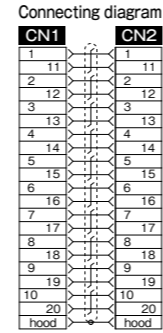

Shielded I/O Cables

KBS-10S□-F-※MB

Order Format

KBS-10S20-F-※MB

L (M)	※	weight
0.5m	0.5	93g
1m	1	135g
1.5m	1.5	178g
2m	2	220g
3m	3	305g
5m	5	475g

CN1
 Maker : 3M
 Connector Model No. : 10120-3000PE
 Connector Hood Model No. : 10320-52F0-008

CN2
 Maker : 3M
 Connector Model No. : 10120-3000PE
 Connector Hood Model No. : 10320-52F0-008

Shielded I/O Cables

KBS-10S□-F-※MB

Order Format

KBS-10S36-F-※MB

L (M)	※	weight
0.5m	0.5	125g
1m	1	190g
1.5m	1.5	255g
2m	2	320g
3m	3	450g
5m	5	710g