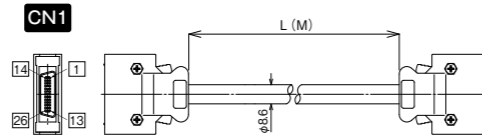

CN1
 Maker : 3M
 Connector Model No. : 10136-3000PE
 Connector Hood Model No. : 10336-52F0-008

CN2
 Maker : 3M
 Connector Model No. : 10136-3000PE
 Connector Hood Model No. : 10336-52F0-008

Order Format

KBS-10S26-F-※MB

L (M)	※	weight
0.5m	0.5	103g
1m	1	150g
1.5m	1.5	198g
2m	2	245g
3m	3	340g
5m	5	530g

CN1
 Maker : 3M
 Connector Model No. : 10126-3000PE
 Connector Hood Model No. : 10326-52F0-008

CN2
 Maker : 3M
 Connector Model No. : 10126-3000PE
 Connector Hood Model No. : 10326-52F0-008