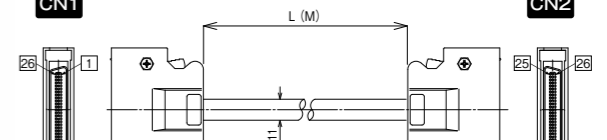

KBS-10S26-F-※MB

L (M)	※	weight
0.5m	0.5	103g
1m	1	150g
1.5m	1.5	198g
2m	2	245g
3m	3	340g
5m	5	530g

CN1
 Maker : 3M
 Connector Model No. : 10126-3000PE
 Connector Hood Model No. : 10326-52F0-008

CN2
 Maker : 3M
 Connector Model No. : 10126-3000PE
 Connector Hood Model No. : 10326-52F0-008

Order Format

KBS-10S50-F-※MB

L (M)	※	weight
0.5m	0.5	153g
1m	1	230g
1.5m	1.5	234g
2m	2	385g
3m	3	540g
5m	5	850g

CN1
 Maker : 3M
 Connector Model No. : 10150-3000PE
 Connector Hood Model No. : 10350-52F0-008