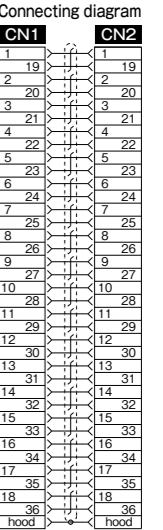

Shielded I/O Cables

KBS-10S□-F-※MB

Order Format

KBS-10S20-F-※MB

L (M)	※	weight
0.5m	0.5	93g
1m	1	135g
1.5m	1.5	178g
2m	2	220g
3m	3	305g
5m	5	475g

CN1
 Maker : 3M
 Connector Model No. : 10120-3000PE
 Connector Hood Model No. : 10320-52F0-008

CN2
 Maker : 3M
 Connector Model No. : 10120-3000PE
 Connector Hood Model No. : 10320-52F0-008

Shielded I/O Cables

KBS-10S□-F-※MB

Order Format

KBS-10S36-F-※MB

L (M)	※	weight
0.5m	0.5	125g
1m	1	190g
1.5m	1.5	255g
2m	2	320g
3m	3	450g
5m	5	710g

CN1
 Maker : 3M
 Connector Model No. : 10136-3000PE
 Connector Hood Model No. : 10336-52F0-008

CN2
 Maker : 3M
 Connector Model No. : 10136-3000PE
 Connector Hood Model No. : 10336-52F0-008

Order Format

KBS-10S26-F-※MB

L (M)	※	weight
0.5m	0.5	103g
1m	1	150g
1.5m	1.5	198g
2m	2	245g
3m	3	340g
5m	5	530g

CN1
 Maker : 3M
 Connector Model No. : 10126-3000PE
 Connector Hood Model No. : 10326-52F0-008

CN2
 Maker : 3M
 Connector Model No. : 10126-3000PE
 Connector Hood Model No. : 10326-52F0-008