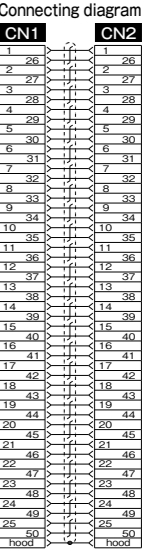

Shielded I/O Cables

KBS-10S□-F-※MB

Order Format

KBS-10S20-F-※MB

L (M)	※	weight
0.5m	0.5	93g
1m	1	135g
1.5m	1.5	178g
2m	2	220g
3m	3	305g
5m	5	475g

CN1
 Maker : 3M
 Connector Model No. : 10120-3000PE
 Connector Hood Model No. : 10320-52F0-008

CN1
 Maker : 3M
 Connector Model No. : 10136-3000PE
 Connector Hood Model No. : 10336-52F0-008

CN2
 Maker : 3M
 Connector Model No. : 10136-3000PE
 Connector Hood Model No. : 10336-52F0-008

Order Format

KBS-10S26-F-※MB

L (M)	※	weight
0.5m	0.5	103g
1m	1	150g
1.5m	1.5	198g
2m	2	245g
3m	3	340g
5m	5	530g

CN1
 Maker : 3M
 Connector Model No. : 10126-3000PE
 Connector Hood Model No. : 10326-52F0-008

CN2
 Maker : 3M
 Connector Model No. : 10126-3000PE
 Connector Hood Model No. : 10326-52F0-008

Order Format

KBS-10S50-F-※MB

L (M)	※	weight
0.5m	0.5	153g
1m	1	230g
1.5m	1.5	234g
2m	2	385g
3m	3	540g
5m	5	850g

CN1
 Maker : 3M
 Connector Model No. : 10150-3000PE
 Connector Hood Model No. : 10350-52F0-008