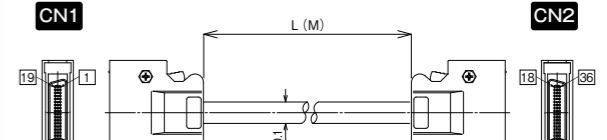

Shielded I/O Cables

KBS-10S□-F-※MB

Order Format

KBS-10S20-F-※MB

L (M)	※	weight
0.5m	0.5	93g
1m	1	135g
1.5m	1.5	178g
2m	2	220g
3m	3	305g
5m	5	475g

CN1
 Maker : 3M
 Connector Model No. : 10120-3000PE
 Connector Hood Model No. : 10320-52F0-008

CN2
 Maker : 3M
 Connector Model No. : 10120-3000PE
 Connector Hood Model No. : 10320-52F0-008

Shielded I/O Cables

KBS-10S□-F-※MB

Order Format

KBS-10S36-F-※MB

L (M)	※	weight
0.5m	0.5	125g
1m	1	190g
1.5m	1.5	255g
2m	2	320g
3m	3	450g
5m	5	710g

KBS-10S26-F-※MB

L (M)	※	weight
0.5m	0.5	103g
1m	1	150g
1.5m	1.5	198g
2m	2	245g
3m	3	340g
5m	5	530g

CN1
 Maker : 3M
 Connector Model No. : 10126-3000PE
 Connector Hood Model No. : 10326-52F0-008

CN2
 Maker : 3M
 Connector Model No. : 10126-3000PE
 Connector Hood Model No. : 10326-52F0-008